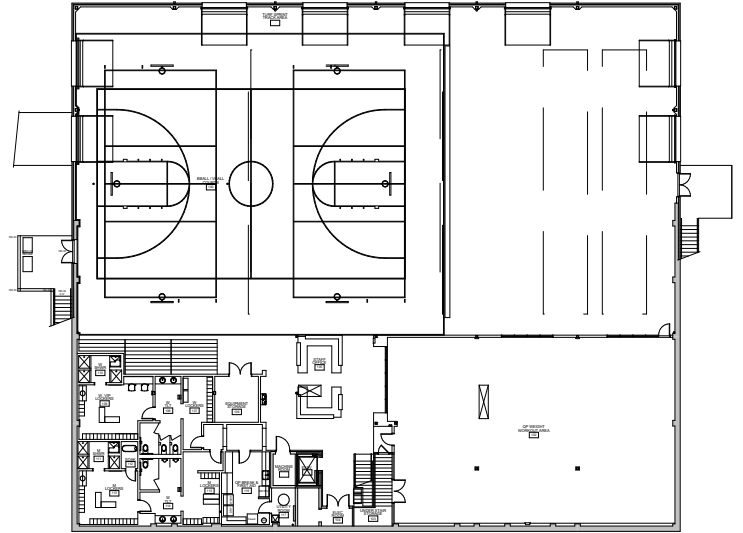

Quest Facility

Brentwood, TN

Quest Sport Center, located in the upscale Brentwood/Cool Springs area of Tennessee was converted into a Class A office space. This conversion added 44,000 square feet of office space. An open and flexible floor plan on the upper level will allow for multiple office arrangement options. The lower level mainly contains the sports center. Exposed ceilings in the gym area, a 6,000 square foot turf training area, a 4,000 square foot weight room, and a 8,000 square foot basketball/volleyball are included in the sports center. The expansion was designed by Collaborative Studio.