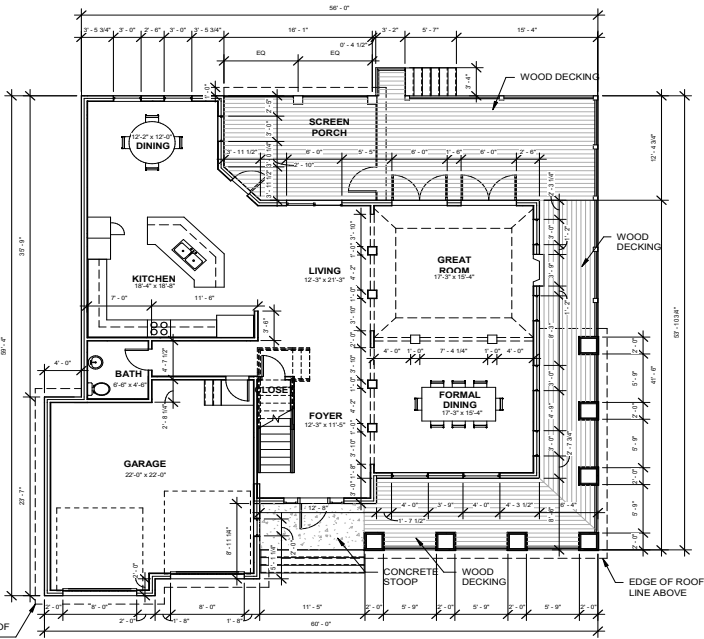

# Raimondo Residence

Lake Wylie, SC

The Raimondo family resides in the beautiful River Hills community located just south of Charlotte in Lake Wylie, SC. The neighborhood was established in the early 1970s. The intermingled golf course was designed by renowned architect, Tom Jackson. Understandably the neighborhood has a very strict and respected process for building, updating, and expanding structures in the community.

The Raimondo family hired a local architect, John S. Mang, who also resided in the neighborhood and had close ties with the architectural board to design their new home. JSM Architects commissioned S2A to create architectural and structural construction drawings. Additionally, S2A provided 3-dimensional renderings for elevation materiality studies and landscaping options.