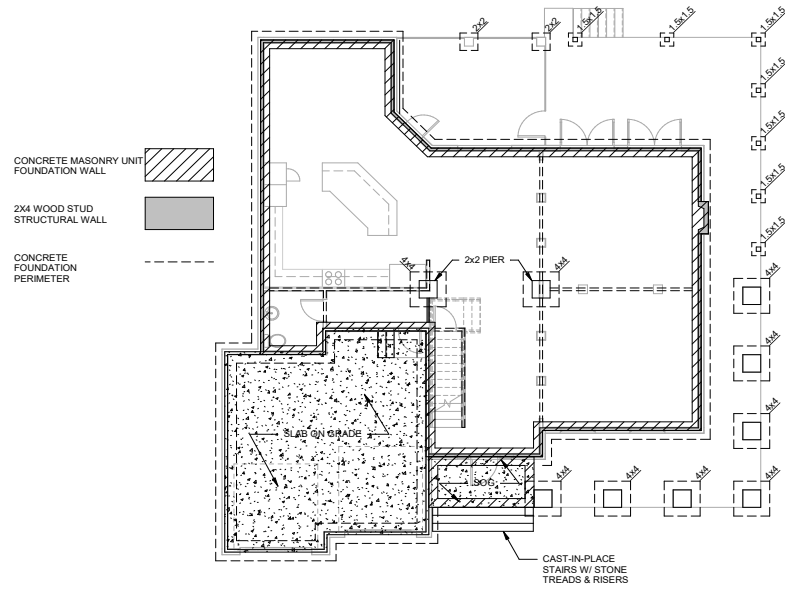

# Raimondo Residence

Lake Wylie, SC

The Raimondo family resides in the beautiful River Hills community located just south of Charlotte in Lake Wylie, SC. The neighborhood was established in the early 1970s. The intermingled golf course was designed by renowned architect, Tom Jackson. Understandably the neighborhood has a very strict and respected process for building, updating, and expanding structures in the community.

The Raimondo family hired a local architect, John S. Mang, who also resided in the neighborhood and had close ties with the architectural board to design their new home. JSM Architects commissioned S2A to create architectural and structural construction drawings. Additionally, S2A provided 3-dimensional renderings for elevation materiality studies and landscaping options.