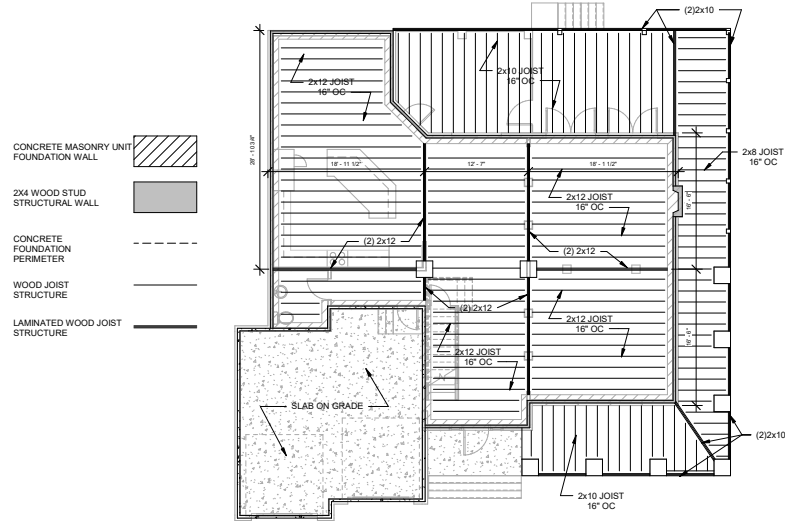

# Raimondo Residence

Lake Wylie, SC

The Raimondo family resides in the beautiful River Hills community located just south of Charlotte in Lake Wylie, SC. The neighborhood was established in the early 1970s. The intermingled golf course was designed by renowned architect, Tom Jackson. Understandably the neighborhood has a very strict and respected process for building, updating, and expanding structures in the community.

The Raimondo family hired a local architect, John S. Mang, who also resided in the neighborhood and had close ties with the architectural board to design their new home. JSM Architects commissioned S2A to create architectural and structural construction drawings. Additionally, S2A provided 3-dimensional renderings for elevation materiality studies and landscaping options.