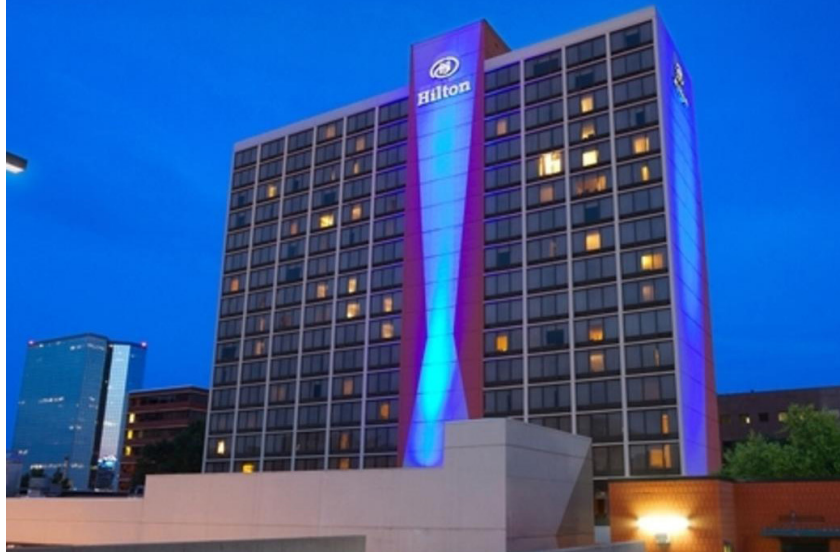

INTEGRATION

Hilton Downtown Knoxville

Knoxville, TN

Hilton Downtown Knoxville is located at 501 West Church. The hotel was originally built in 1980 but has had numerous renovations over the years. The 18-story hotel now includes a full-service Starbucks, rooftop pool, barber shop, and a restaurant and bar.

S2A provided as-built modeling and documentation of the architectural and interior trades using the original 1980s plans for anticipation of another renovation.

Client **McCarty Holsape McCarty** | Knoxville, TN

Services As-built Modeling and Documentation